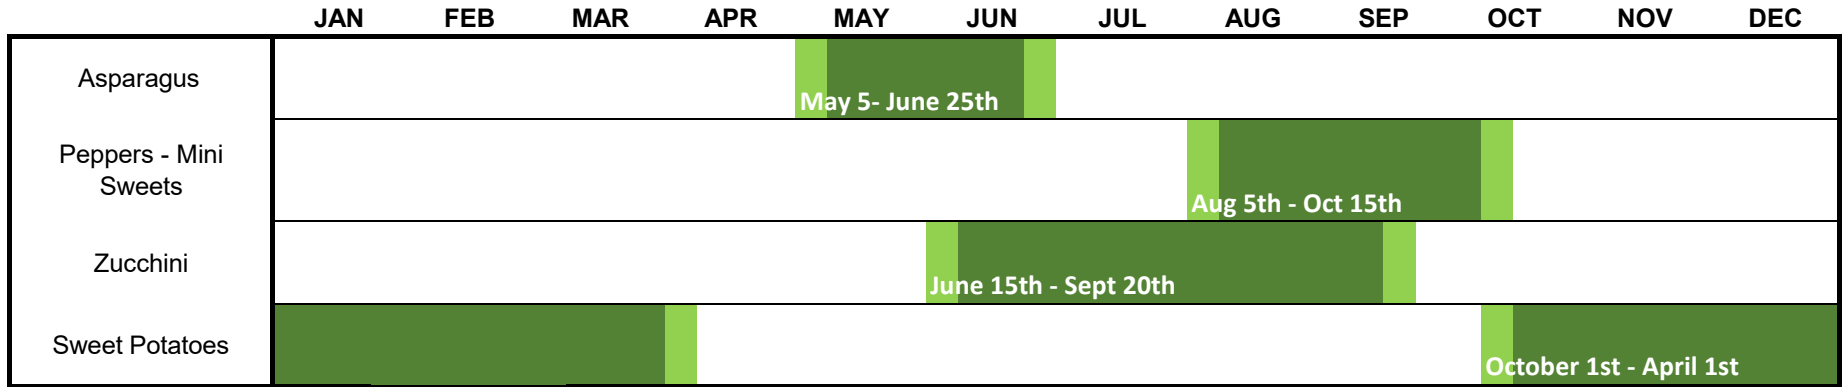

2025 Volume and Availability chart

ORGANIC PRODUCTION

LEGEND	
Light Season	
Consistant Volume	
Off Season	